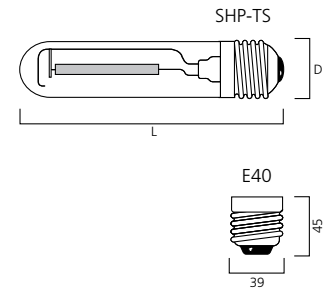

SHP-TS GROLUX

- Patented arc tube delivers highest photosynthetic efficiency of any lamp in the world
- Performance maintained at an exceptional level due to improved structure of outer bulb
- Optimized for the highest Phytolumens or PAR output
- GroLux light spectrum maximizes red output essential for plant growth
- Industry leading lumen maintenance of 95% at the end of life
- Suitable for a plethora of applications related to plant growth

SHP-TS GroLux	400W	600W
L	292	292
D	48	48

SHP-TS GROLUX

Code	Description	Watt	Volt	Current	Lamp Finish	Cap	Colour Temp	Par (μ mol)	Photosynthetic (PhytoLm)	Packing Qty.
SHP-TS GroLux Tubular										
0020819	SHP-TS 250W GroLux	265W	115V	2.60A	Clear	E40	2050K	425	75500	12
0020807	SHP-TS 400W GroLux	425W	120V	4.00A	Clear	E40	2050K	713	128000	12
0020808	SHP-TS 600W GroLux	615W	125V	5.50A	Clear	E40	2050K	1100	200000	12
0020809	SHP-TS 600W/400V GroLux	620W	200V	3.50A	Clear	E40	1950K	1180	215000	12